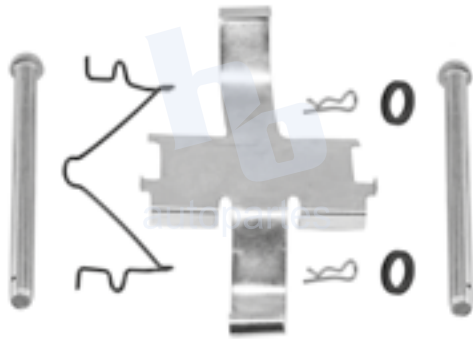

HOKC630

KIT DE CALIPER RUEDA DELANTERA
LEXUS GX460 (10-15), TOYOTA 4RUNNER (03-18),
FJ CRUISER (07-14) 7877 D976, HILUX (07-15) 7877 D1567,
PRADO (82-01), TACOMA 4WD (05-20), TUNDRA (03-07)
7877 D976.