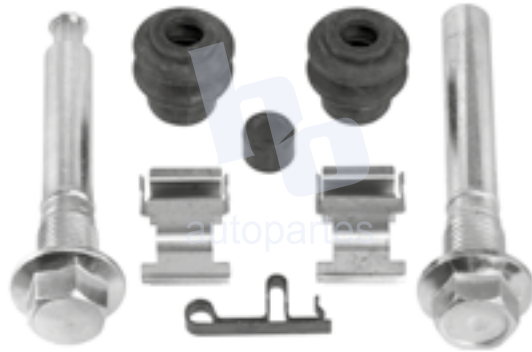

HOKC436

KIT DE CALIPER RUEDA TRASERA
CHRYSLER 200 (11-14), SEBERING (07-10), DODGE AVENGER (08-14), CALIBER (07-12), JEEP COMPASS (07-18), PATRIOT (07-17), MITSUBISHI LANCER (04-14), OUTLANDER (05-10) 7940 D1037, 7743 D868, MONTERO (01-08) 7743 D868.