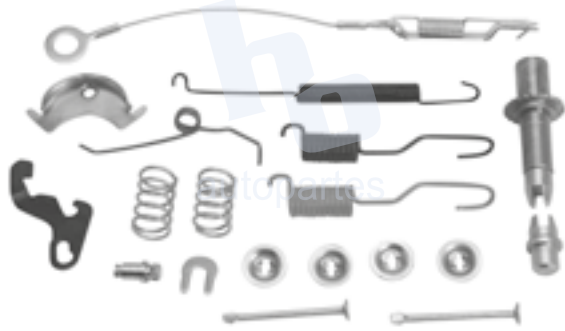

KIT PARA FRENO DE TAMBOR RUEDA TRASERA
MAZDA B2300 (94-10), B2500 (98-01), B2600(87-93), B3000
(94-04), MAZDA PICKUP (95-02) 2185T S704.

HOKT512R

HOKT512L