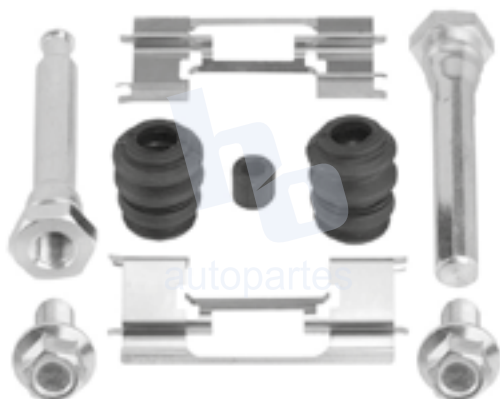

HOKC728

KIT DE CALIPER RUEDA DELANTERA
HONDA ACCORD EX (13-20), ACCORD EXL (13-20),
ACCORD HYBRID (13-18), HRV (16-18) 8883 D1654.