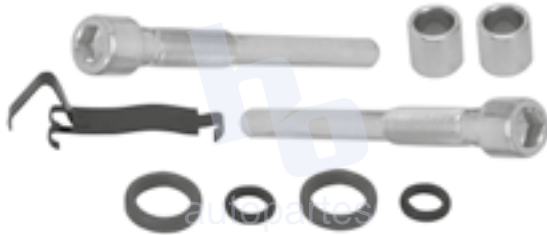

HOKC200L

KIT DE CALIPER RUEDA DELANTERA BUICK CENTURY (78-91) 728 D52, 7070 D154, BUICK REGAL (78-81), BUICK RIVIERA (79-81) 7070 D154, CHEVROLET ASTRO (92-97), C10 (75-86), C1500 (82-88), C30 (75-81) 728 D52.