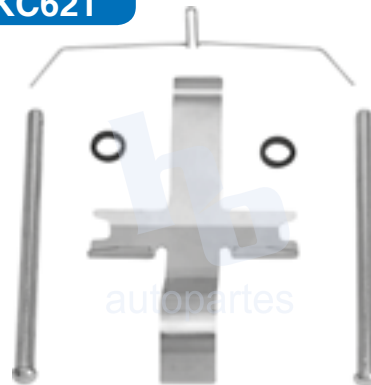

HOKC621

KIT DE CALIPER RUEDA DELANTERA
TOYOTA 4RUNNER (92-01), HILUX 4X4 (84-97),
LAND CRUISER (91-98), PICKUP (89-95) 7298 D436, **PICK**
UP 1/2 TON 4X4 (98-05) 7298 D611, **T100 (93-98)** 7298 D611,
PRADO (82-01), RAV4 (98-05), TACOMA (95-04), TACOMA
4WD (95-97) 7298 D611.