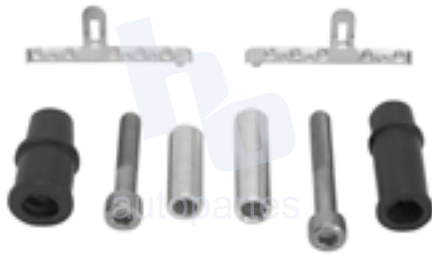

HOKC100

KIT DE CALIPER RUEDA DELANTERA

SEAT TOLEDO (02-04) 7183 D569, **VOLKSWAGEN ATLANTIC (84-87)** 7183 D569, 7183 D280, 7209 D280 **CARIBE (84-87)** 7183 D569, 7183 D280, 7209 D280. **CORSAR (84-88)** 7183 D569, 7183 D280, 7209 D280, **DERBY (95-98)**, 7183 D569, **GOLF (87-96)** 7183 D280, 7209 D280, 7183 D569, **JETTA (87-95)** 7183 D280, 7209 D280, 7183 D569, **JETTA ATLANTA (93-95)** 7183 D569. **SEAT LEON (02-04), TOLEDO (02-06)**