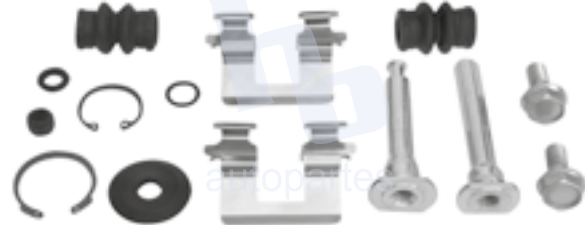

HOKC227

KIT DE CALIPER RUEDA TRASERA
CHEVROLET UPLANDER (05-07),
PONTIAC MONTANA (05-09) 7999 D1093.